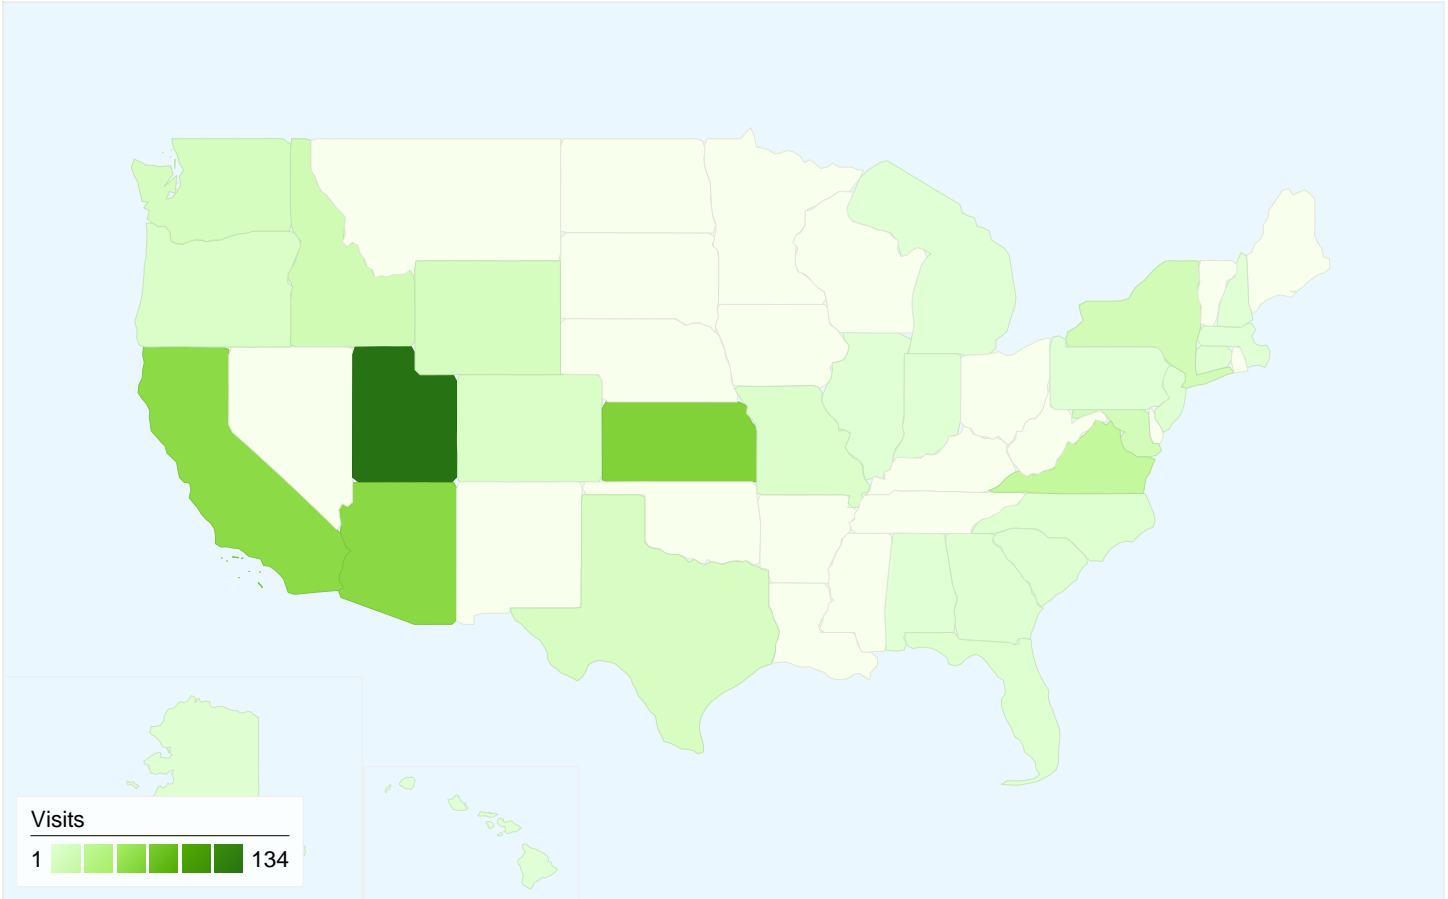

# Country/Territory Detail:

United States

Nov 1, 2009 - Feb 4, 2010

Comparing to: Site

## This country/territory sent 449 visits via 31 regions

Site Usage

Region	Visits	Pages/Visit	Avg. Time on Site	% New Visits	Bounce Rate
<b>Visits</b> <b>449</b> % of Site Total: 80.61%	<b>Pages/Visit</b> <b>1.70</b> Site Avg: 1.65 (3.08%)	<b>Avg. Time on Site</b> <b>00:01:32</b> Site Avg: 00:01:28 (4.46%)	<b>% New Visits</b> <b>34.08%</b> Site Avg: 36.09% (-5.57%)	<b>Bounce Rate</b> <b>69.93%</b> Site Avg: 70.74% (-1.14%)	
Utah	134	2.00	00:01:44	47.76%	59.70%
Kansas	65	1.46	00:01:19	7.69%	84.62%
Arizona	60	1.78	00:02:25	33.33%	63.33%
California	59	1.56	00:00:51	30.51%	76.27%
Virginia	23	1.30	00:01:28	4.35%	73.91%
Idaho	14	1.86	00:01:03	57.14%	57.14%
New York	13	1.15	00:01:53	15.38%	84.62%
Maryland	11	1.55	00:00:17	0.00%	72.73%
Washington	9	3.56	00:05:53	55.56%	33.33%

Wyoming	9	1.00	00:00:00	11.11%	100.00%
Texas	8	1.62	00:00:46	75.00%	75.00%
Colorado	6	1.00	00:00:00	33.33%	100.00%
Oregon	6	1.17	00:00:08	33.33%	83.33%
Missouri	5	1.40	00:01:49	40.00%	60.00%
North Carolina	3	1.67	00:00:15	33.33%	33.33%
Florida	3	1.00	00:00:00	66.67%	100.00%
Georgia	2	1.00	00:00:00	100.00%	100.00%
Alaska	2	1.00	00:00:00	50.00%	100.00%
Connecticut	2	1.00	00:00:00	100.00%	100.00%
New Jersey	2	3.00	00:10:50	50.00%	50.00%
South Carolina	2	2.00	00:00:34	50.00%	50.00%
District of Columbia	2	1.50	00:01:00	50.00%	50.00%
Alabama	1	1.00	00:00:00	0.00%	100.00%
New Hampshire	1	2.00	00:00:07	100.00%	0.00%
Illinois	1	1.00	00:00:00	0.00%	100.00%
Pennsylvania	1	1.00	00:00:00	100.00%	100.00%
Indiana	1	1.00	00:00:00	100.00%	100.00%
(not set)	1	1.00	00:00:00	100.00%	100.00%
Massachusetts	1	1.00	00:00:00	100.00%	100.00%
Hawaii	1	2.00	00:03:01	0.00%	0.00%
Michigan	1	1.00	00:00:00	100.00%	100.00%
					1 - 31 of 31